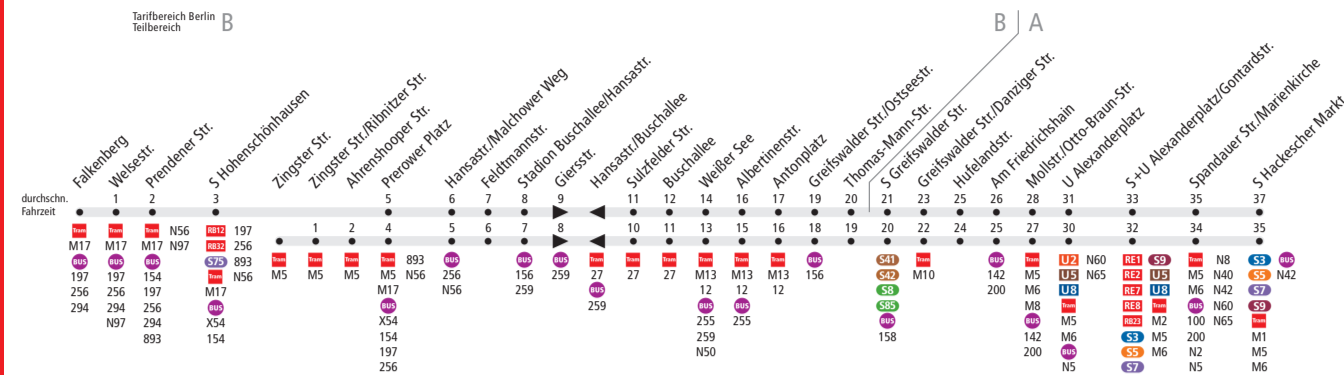

MetroTram

Linienweg: Wendeschleife Falkenberg - Falkenberger Chaussee - Prerower Platz oder Zingster Straße - Prerower Platz - Falkenberger Chaussee - HansasträÙe - Buschallee - Berliner Allee - Antonplatz - Greifswalder Straße - Otto-Braun-StraÙe - Wadzeckstraße - Bernhard-WeiÙ-StraÙe - Alexanderplatz - Gontardstraße - Karl-Liebknecht-StraÙe - Spandauer Straße - Henriette-Herz-Platz (zurück: Spandauer Straße)

Table with columns for time intervals (0:30-1:00 to 0:00-0:30) and rows for routes like Falkenberg -> Prerower Platz, Zingster Str. -> Prerower Platz, etc. Includes Mo - Do ca. section.

Table with columns for time intervals (0:30-1:00 to 0:00-0:30) and rows for routes like Falkenberg -> Prerower Platz, Zingster Str. -> Prerower Platz, etc. Includes Fr ca. section.

Table with columns for time intervals (0:30-1:00 to 0:00-0:30) and rows for routes like Falkenberg -> Prerower Platz, Zingster Str. -> Prerower Platz, etc. Includes Sa ca. section.

Table with columns for time intervals (0:30-1:00 to 0:00-0:30) and rows for routes like Falkenberg -> Prerower Platz, Zingster Str. -> Prerower Platz, etc. Includes So ca. section.